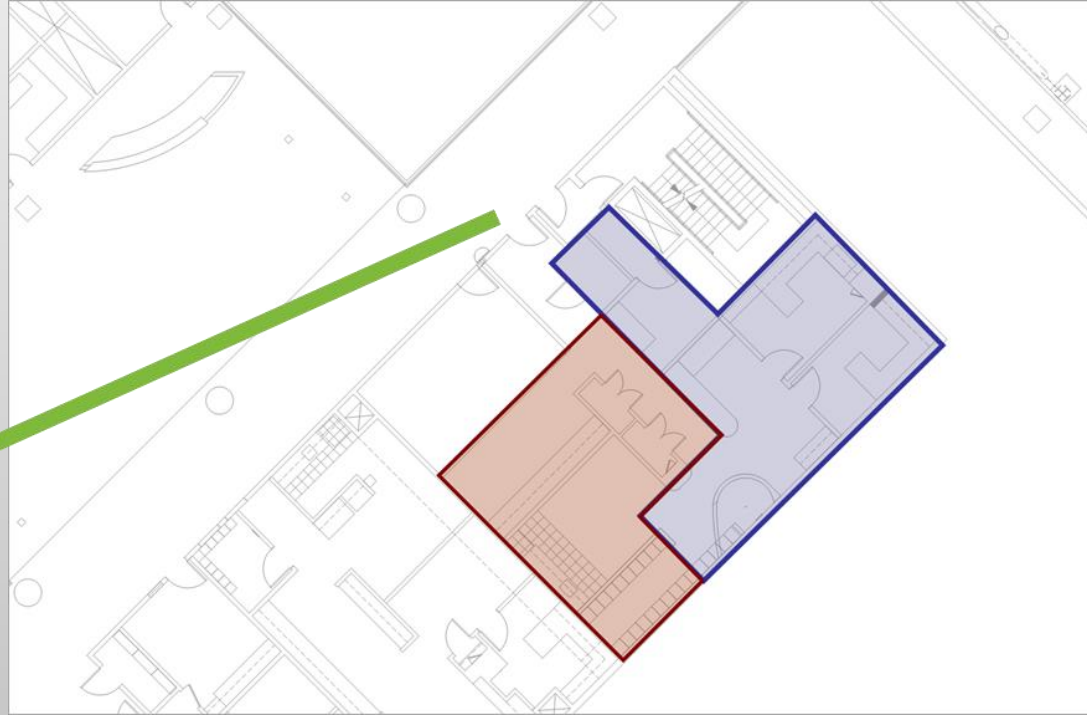

# Airport Main Terminal Space Conversion

Terminal and Tenant  
(CIP#C801055)

# MT Space Conversions

Location Plan

# Space 1: MT Space Conversions

Former British Airways - South Main Terminal Mezzanine