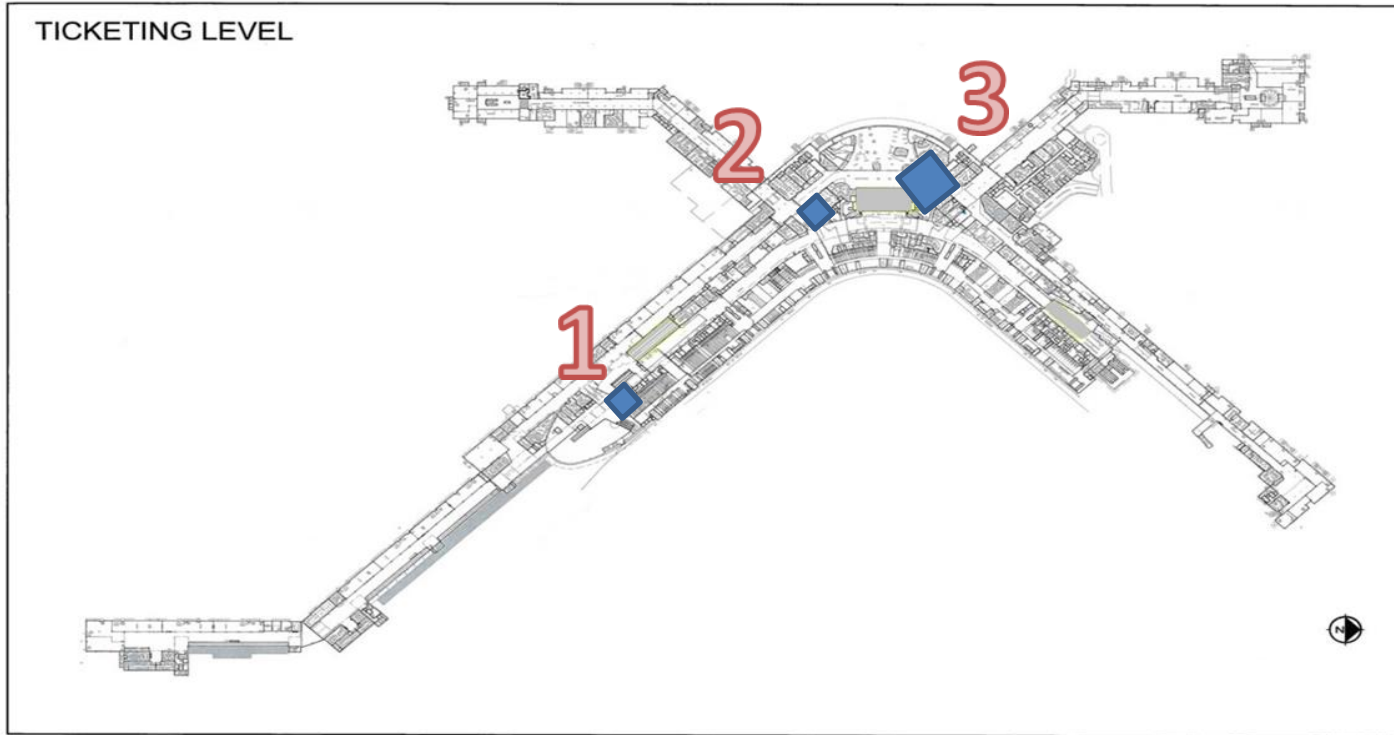

# Airport Main Terminal Space Conversion

Terminal and Tenant  
(CIP#C801055)

# MT Space Conversions

Location Plan

# Space 1: MT Space Conversions

Former British Airways - South Main Terminal Mezzanine

# Space 2: MT Space Conversions

Central Main Terminal Ticketing Level near Concourse B Exit